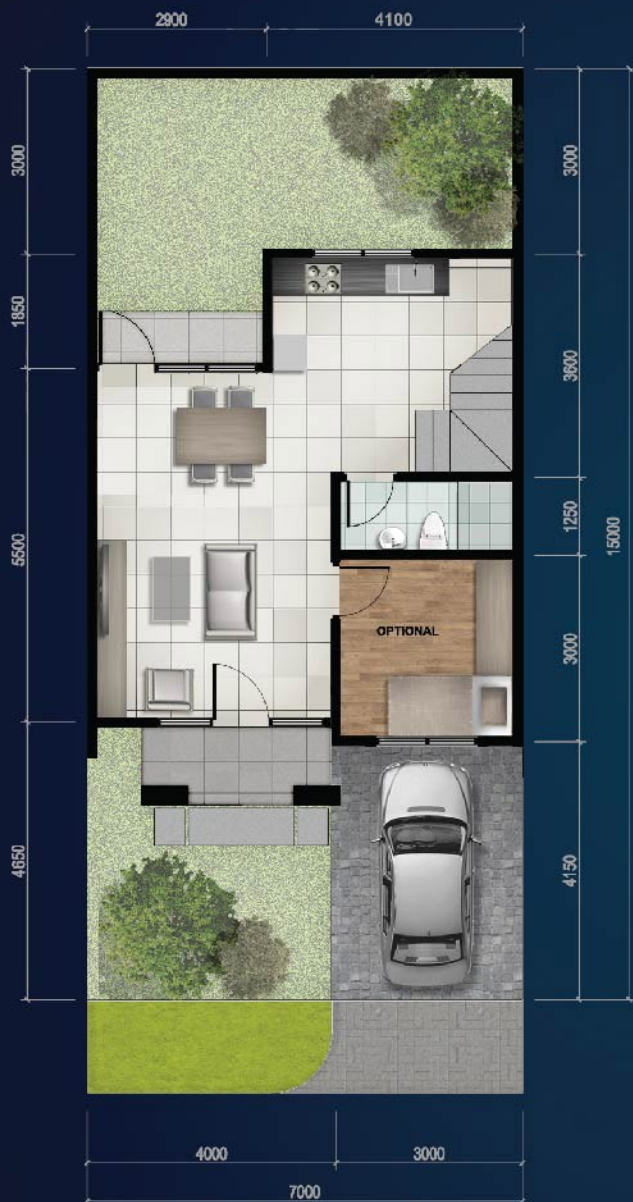

Bird's Eye View Sport Club

For more info, please visit our website at:
www.thesavia.com

Gate

TEVANA
AT THE SAVIA

LEGEND

- 133/VAR
- 107/105
- 84/105-84
- 78/90-72

THE
SAVIA

TIPE
133

LANTAI DASAR

LANTAI SATU

TIPE
107

LANTAI DASAR

LANTAI SATU

Tipe
84

LANTAI DASAR

LANTAI SATU