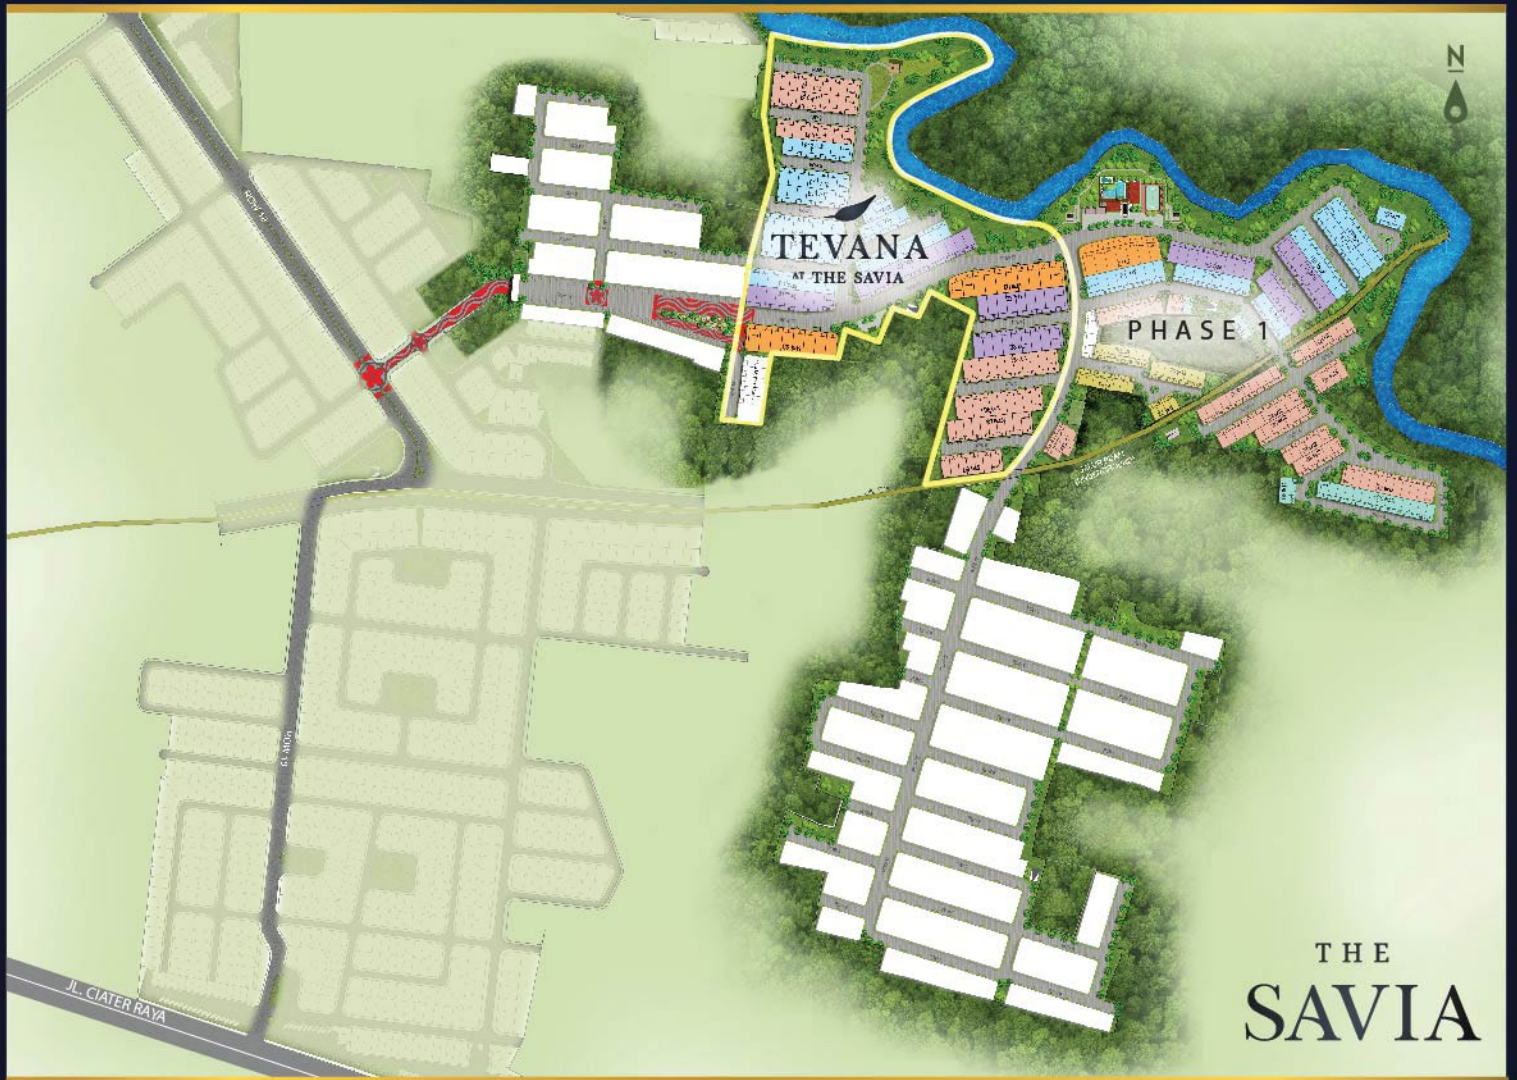

SERENE LIVING IN BSD CITY

Welcome to Tavana at The Savia, the ultimate destination for serene living. A treasure area designed and fitted to exceptional standards. Life at The Savia offers an ultra convenient lifestyle, impressive natural views within a riverside and a vibrant retail hub on your doorstep. Truly an ideal residential area for those seeking for comprehensive facilities in serene environment, make it irresistible.

Bird's Eye View Sport Club

For more info, please visit our website at:
www.thesavia.com

Gate

TEVANA
AT THE SAVIA

LEGEND

- 133/VAR
- 107/105
- 84/105-84
- 78/90-72

THE
SAVIA

TIPE
133

LANTAI DASAR

LANTAI SATU

TIPE
107

LANTAI DASAR

LANTAI SATU

Tipe
84

LANTAI DASAR

LANTAI SATU